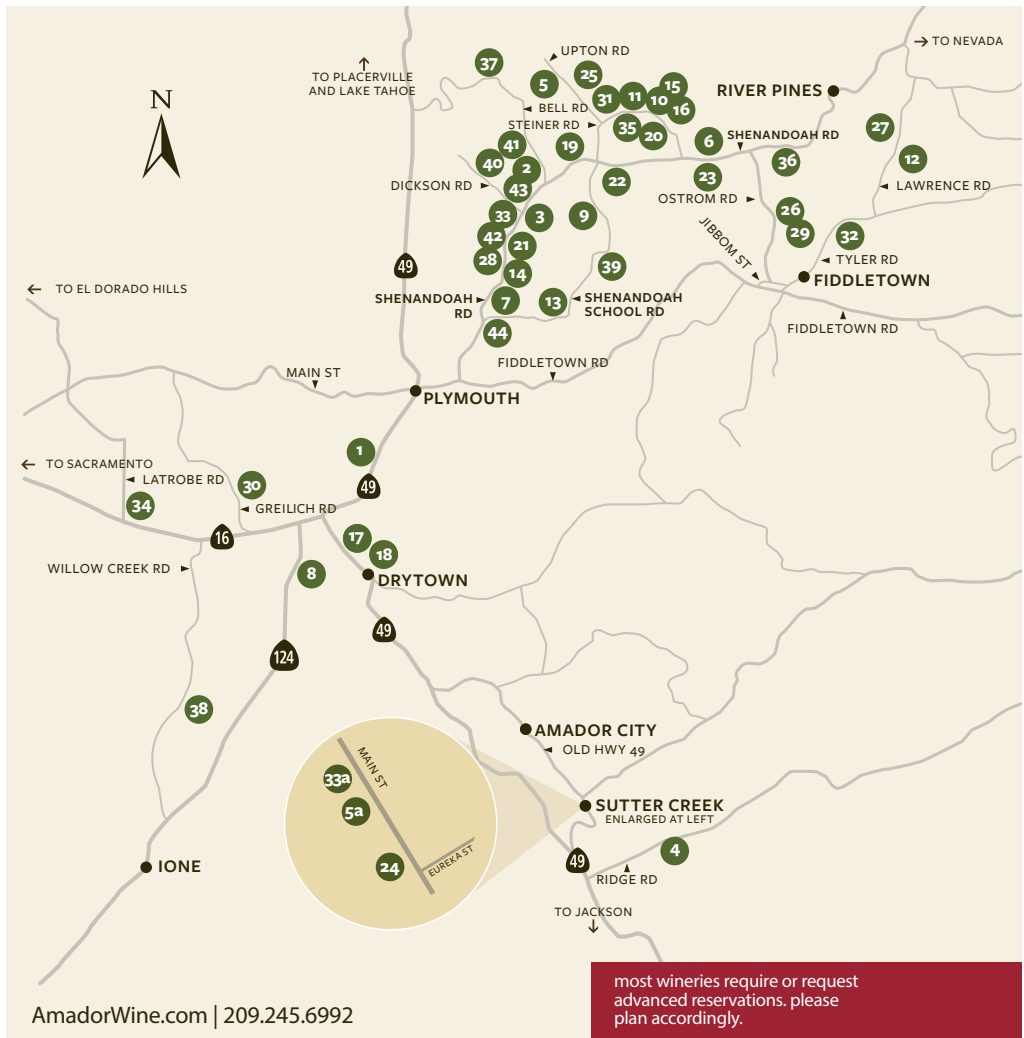

# AMADOR COUNTY WINERIES

AmadorWine.com | 209.245.6992

- 26 Lusso Della Terra | 21390 Ostrom Rd., Fiddletown, Fri-Sun 11AM-5PM
- 27 Morse Wines and Il Gioiello Winery | 22355 Lawrence Rd., Fiddletown, Check website or call winery for hours.
- 28 Paul J. Wines | 10775 Shenandoah Rd., Plymouth, Thu-Mon 10:30AM-5PM
- 29 PleinAir Vineyards | 21090 Ostrom Rd., Fri-Sun 11AM-4:30PM
- 30 Rancho Victoria | 16920 Greilich Rd., Plymouth, Daily 11AM-5PM
- 31 Rombauer Vineyards | 12225 Steiner Rd., Plymouth, Daily 10AM-5PM
- 32 Rubidoux Ridge Vineyards | 15000 Tyler Rd., Fri-Sun 11AM-5PM
- 33 Scott Harvey Wines | 10861 Shenandoah Rd., Plymouth, Daily 11AM-5PM
- 33a Scott Harvey Sutter Creek Tasting Rm. 79 Main St., Sutter Creek, Daily 11AM-4PM
- 34 Sera Fina Cellars | 17000 Latrobe Rd., Plymouth, Thu-Sun 10AM-4PM by appointment only.
- 35 Shenandoah Vineyards | 12300 Steiner Rd., Plymouth, Mon-Fri 10AM-5PM
- 36 Sobon Estate | 14430 Shenandoah Rd., Plymouth, Daily 10AM-5PM
- 37 Story Winery | 10525 Bell Rd., Plymouth, Mon-Thu 12PM-4PM; Fri-Sun 11AM-5PM
- 38 Tanis Vineyards | 13120 Willow Creek Rd., Ione, Fri-Sun 10AM-5:30PM; Mon-Thu by appt.
- 39 Terra d'Oro Winery 20680 Shenandoah School Rd., Plymouth, Thu-Mon 10AM-4:30PM by appointment only.
- 40 Terre Rouge / Easton | 10801 Dickson Rd., Plymouth, Thu-Mon 11AM-4PM
- 41 TKC Vineyards | 11001 Valley Dr., Plymouth, Mon-Fri by appointment only. Sat 11AM-5PM; Sun 1PM-5PM
- 42 Turley Wines Cellars | 10851 Shenandoah Rd., Plymouth, Thu-Mon 10AM-3PM
- 43 Vino Noceto | 11011 Shenandoah Rd., Plymouth, Mon-Fri 11AM-4PM; Sat-Sun 11AM-5PM
- 44 Wilderotter Vineyard | 19890 Shenandoah School Rd., Plymouth, Daily 10:30AM-5PM